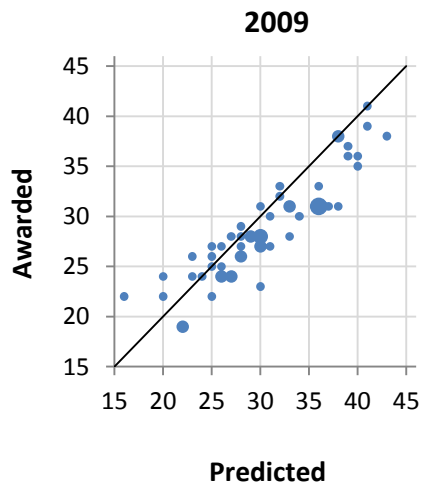

DIPLOMA POINTS

Pangea International School

Predicted vs. Awarded - Counts

	2009	2010	2011	2012	2013	5 yr
Under prediction by	7+				1	1
	6	1			1	2
	5			1	1	2
	4	1				2
	3	1		2	4	3
	2	2	1	2	4	5
	1	7	1	3	7	4
Perfect prediction	7	1	5	2	11	26
Over prediction by	1	5	4	6	10	7
	2	11	10	1	7	7
	3	9	6	4	2	4
	4	3	5	2	3	2
	5	7	5	4	3	
	6	1	3	2		1
	7+	2	5	1	3	
Number of Candidates						
	57	41	33	46	48	225