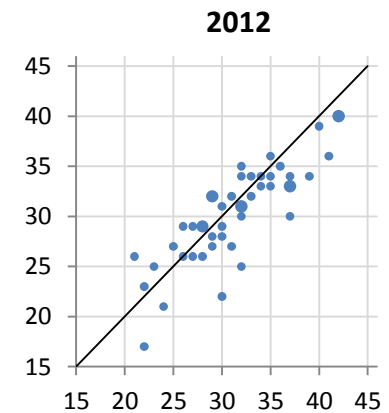

DIPLOMA POINTS

Pangea International School

Predicted vs. Awarded - Counts

	2009	2010	2011	2012	2013	5 yr
Under prediction by	7+				1	1
	6	1			1	2
	5			1	1	2
	4	1				2
	3	1		2	4	3
	2	2	1	2	4	5
	1	7	1	3	7	4
Perfect prediction	7	1	5	2	11	26
Over prediction by	1	5	4	6	10	7
	2	11	10	1	7	7
	3	9	6	4	2	4
	4	3	5	2	3	2
	5	7	5	4	3	
	6	1	3	2		1
	7+	2	5	1	3	
Number of Candidates						
	57	41	33	46	48	225