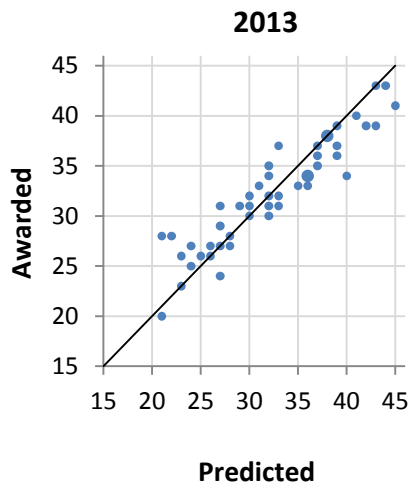

DIPLOMA POINTS

Pangea International School

Predicted vs. Awarded - Counts

	2009	2010	2011	2012	2013	5 yr
Under prediction by	7+				1	1
	6	1			1	2
	5			1	1	2
	4	1				2
	3	1		2	4	3
	2	2	1	2	4	5
	1	7	1	3	7	4
Perfect prediction	7	1	5	2	11	26
Over prediction by	1	5	4	6	10	7
	2	11	10	1	7	7
	3	9	6	4	2	4
	4	3	5	2	3	2
	5	7	5	4	3	
	6	1	3	2		1
	7+	2	5	1	3	
Number of Candidates						
	57	41	33	46	48	225