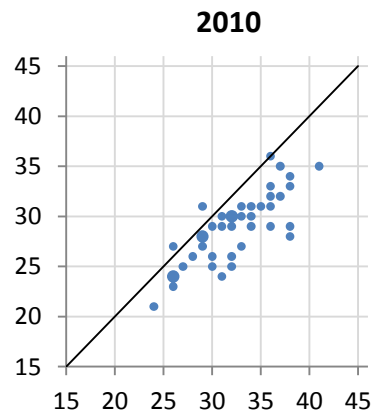

DIPLOMA POINTS

Pangea International School

Predicted vs. Awarded - Counts

	2009	2010	2011	2012	2013	5 yr
Under prediction by	7+				1	1
	6	1			1	2
	5			1	1	2
	4	1				2
	3	1		2	4	3
	2	2	1	2	4	5
	1	7	1	3	7	4
Perfect prediction	7	1	5	2	11	26
Over prediction by	1	5	4	6	10	7
	2	11	10	1	7	7
	3	9	6	4	2	4
	4	3	5	2	3	2
	5	7	5	4	3	
	6	1	3	2		1
	7+	2	5	1	3	
Number of Candidates						
	57	41	33	46	48	225