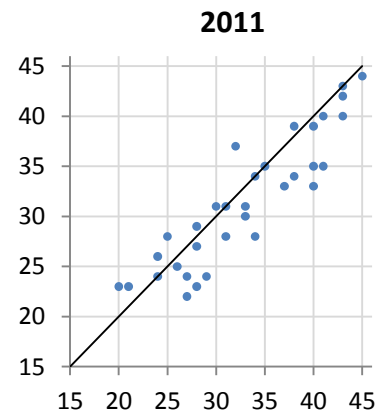

DIPLOMA POINTS

Pangea International School

Predicted vs. Awarded - Counts

	2009	2010	2011	2012	2013	5 yr
Under prediction by	7+				1	1
	6	1			1	2
	5			1	1	2
	4	1				2
	3	1		2	4	3
	2	2	1	2	4	5
	1	7	1	3	7	4
Perfect prediction	7	1	5	2	11	26
Over prediction by	1	5	4	6	10	7
	2	11	10	1	7	7
	3	9	6	4	2	4
	4	3	5	2	3	2
	5	7	5	4	3	
	6	1	3	2		1
	7+	2	5	1	3	
Number of Candidates						
	57	41	33	46	48	225