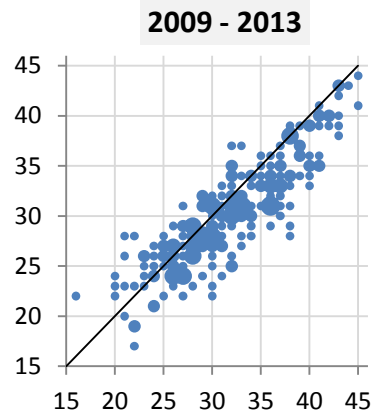

DIPLOMA POINTS

Pangea International School

Predicted vs. Awarded - Counts

	2009	2010	2011	2012	2013	5 yr
Under prediction by	7+				1	1
	6	1			1	2
	5			1	1	2
	4	1				2
	3	1		2	4	3
	2	2	1	2	4	5
	1	7	1	3	7	4
Perfect prediction	7	1	5	2	11	26
Over prediction by	1	5	4	6	10	7
	2	11	10	1	7	7
	3	9	6	4	2	4
	4	3	5	2	3	2
	5	7	5	4	3	
	6	1	3	2		1
	7+	2	5	1	3	
Number of Candidates						
	57	41	33	46	48	225