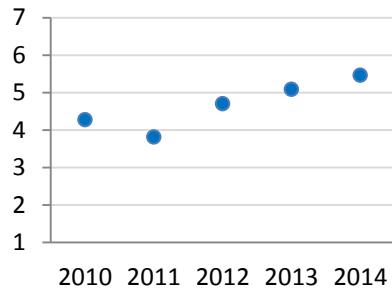

HISTORY HL PAPER TWO

Average Candidate Score for This Component

Score Distribution for This Component

Aggregate Statistics for This Component

	2010	2011	2012	2013	2014	5 yr
Students	11	11	17	11	13	63
Median	5.0	4.0	5.0	5.0	6.0	5.0
Average (Avg)	4.3	3.8	4.7	5.1	5.5	4.7

Score Distributions for This Component

Score	Percentages						Counts					
	2010	2011	2012	2013	2014	5 yr	2010	2011	2012	2013	2014	5 yr
7	18%	9%	12%	18%	38%	19%	2	1	2	2	5	12
6	9%		18%	27%	31%	17%	1		3	3	4	11
5	27%	18%	35%	18%		21%	3	2	6	2		13
4	9%	27%	6%	27%	15%	16%	1	3	1	3	2	10
3	18%	27%	24%			14%	2	3	4			9
2		18%	6%	9%	15%	10%		2	1	1	2	6
1	18%					3%	2					2