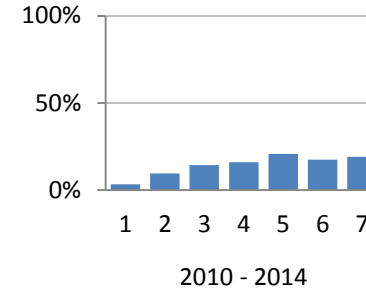

HISTORY HL PAPER TWO

Average Candidate Score for This Component

Score Distribution for This Component

Aggregate Statistics for This Component

	2010	2011	2012	2013	2014	5 yr
Students	11	11	17	11	13	63
Median	5.0	4.0	5.0	5.0	6.0	5.0
Average (Avg)	4.3	3.8	4.7	5.1	5.5	4.7